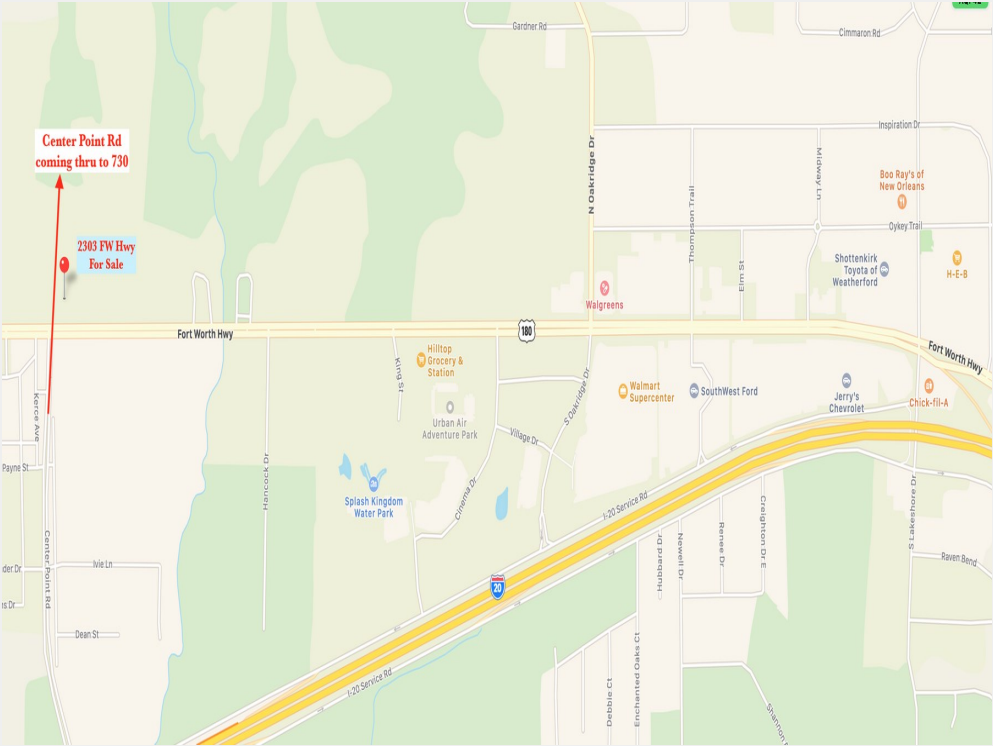

2303 Fort Worth Hwy

2303 Fort Worth Hwy, Weatherford, TX 76087

Presented By:
FirstLight Commercial Real Estate

2303 Fort Worth Hwy

2303 Fort Worth Hwy, Weatherford, TX 76087

Property Details

Level upcoming prime signalized 1 1/2 Ac corner. Fronting 180 (Fort Worth Hwy) where Center Point Rd is coming through and to be completed by end of 2021. This will be known as the East Loop starting from I20 to 180, to 730, to Hwy 51. Excellent opportunity for drive- through restaurant, convenience store, etc. Currently has Retail/Office with Tenant paying \$1600 monthly. Tenant can stay or not depending on Buyer's needs. Motor homes are leased and sold at this location by Tenant currently.

Price: \$1,100,000

- Upcoming Prime Signalized Corner fronting 180 at Center Point Rd
- High traffic count over 26,000 VPD currently on 180 (Fort Worth Hwy)
- Retail/Office on property at 920+/- sf with small storage bldg
- Excellent opportunity for Convenience store, Restaurant w drive-thru, retail, office, etc
- Current Tenant paying \$1600 monthly plus utilities
- Zoned Commercial - C1

Aerial

2303 Fort Worth Hwy

2303 Fort Worth Hwy, Weatherford, TX 76087

Property Photos

Aerial

Aerial

2303 Fort Worth Hwy

2303 Fort Worth Hwy, Weatherford, TX 76087

Property Photos

Aerial

Aerial

2303 Fort Worth Hwy

2303 Fort Worth Hwy, Weatherford, TX 76087

Property Photos

Aerial

Aerial